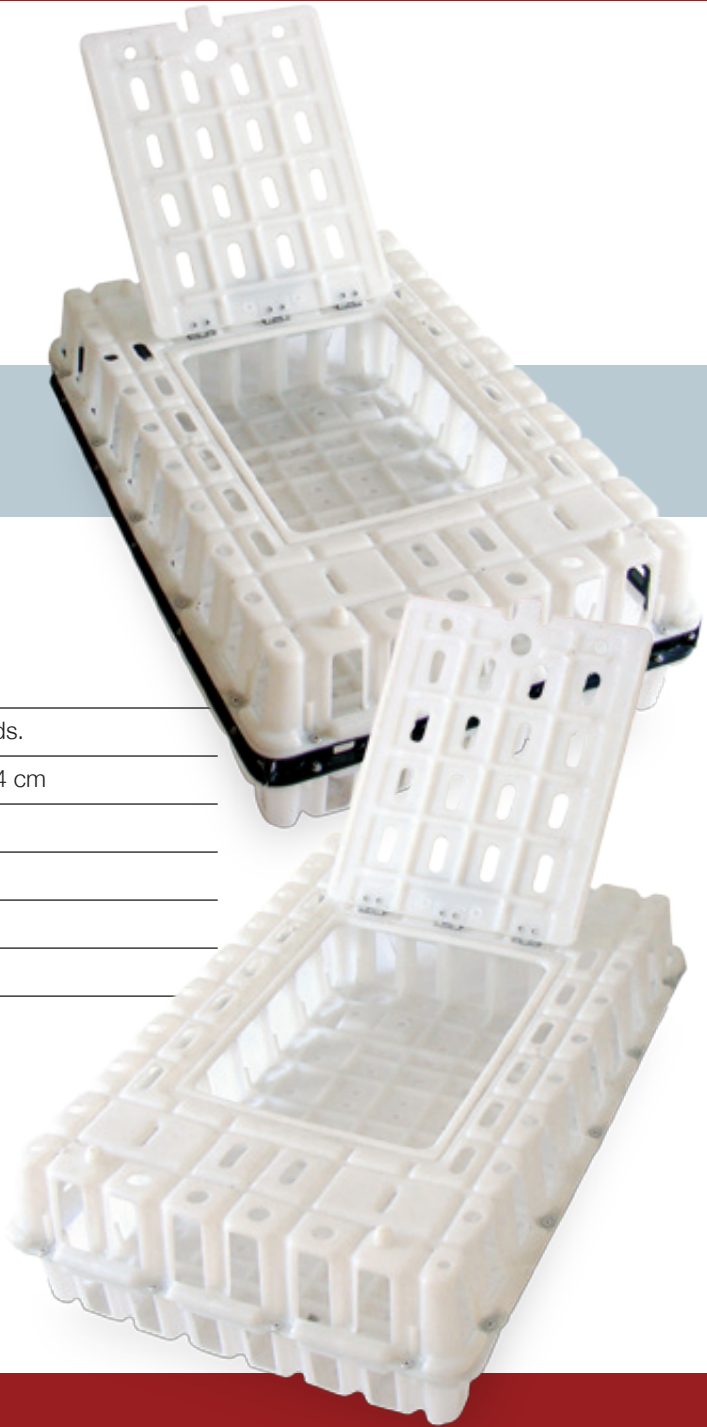

Coops for transporting live poultry
POLY KOOP

INDIV[®]

indiv.com

Poultry and swine equipment with
expert service around the world

Because they are **stackable**, the **Poly Koop** live chicken transportation coops reduce shipping costs in up to **50%**.

POLY KOOP

- **Raw Material:** Made of high density polyethylene 100% virgin + UV additive (Compliant with FDA and EEC)
- Design allows better ventilation and more protection for your birds.
- **Size: 9":** 90.17 x 59.69 x 22.86 cm / **11":** 90.17 x 59.69 x 27.94 cm
- **Top door:** 31.75 x 41.94 cm
- **Weight:** 9": 5.57 kg / 11": 6.45 kg
- **Load bearing capacity:** 800 kg
- **Load capacity (internal):** 35 kg (10-12 birds)