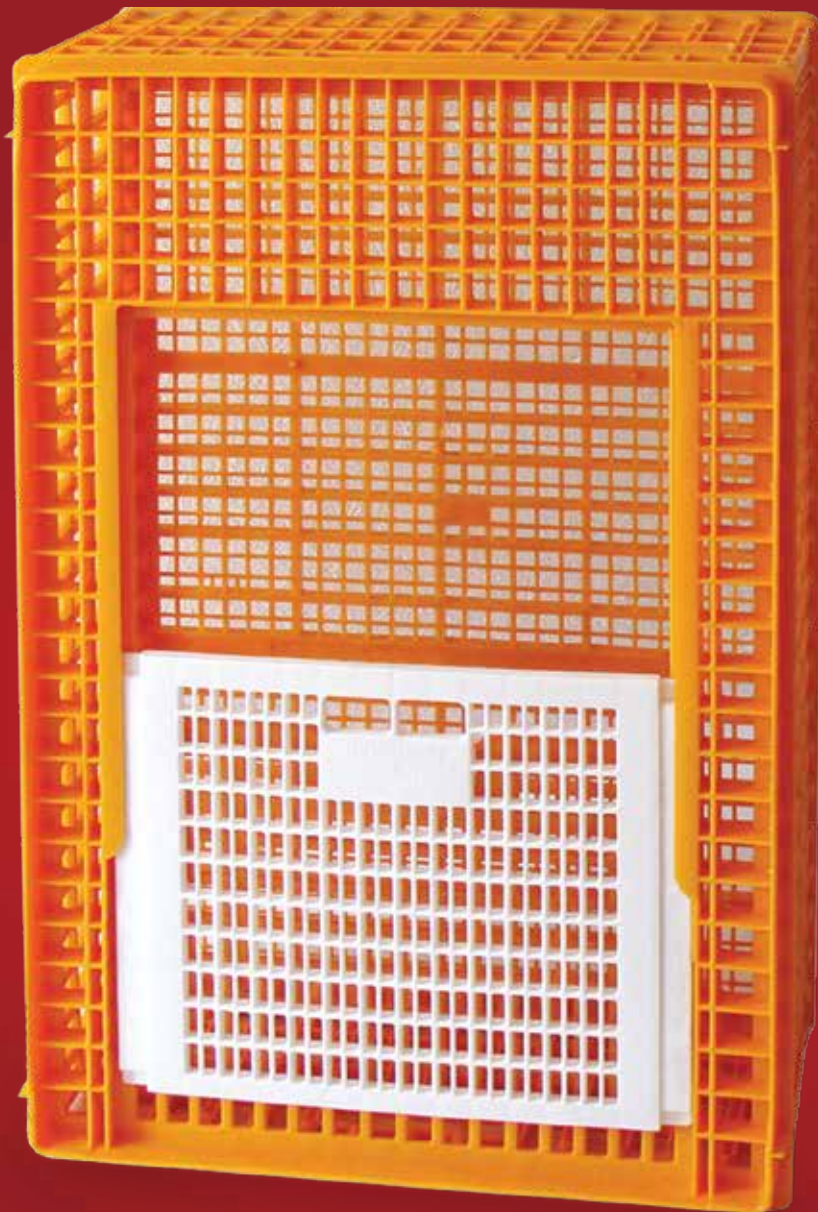

Coops for transporting live poultry
PIEDMONT

INDIV[®]

indiv.com

Poultry and swine solutions
around the world

The **biggest, most secure, resistant and robust coop** for transporting chicken in the market.

2 years warranty

PIEDMONT

- **Raw Material:** Made of high density polyethylene 100% virgin + UV additive (Compliant with FDA and EEC)
- **Temperature resistance:** 120 °C / -40 °C
- **Surfaces:** Smooth and round surfaces safe for birds and handling.
- **Top sliding door:** 42 x 38 cm
- **Size:** 97 x 57 x 28 cm
- **Weight:** 8.10 kg
- **Load bearing:** 1.000 kg
- **Load capacity (internal):** 35 kg (10-12 chickens)
- **Injection screen printing:** Area of 67.5 x 43 mm for name or logo.

• **Shipping capacity:**

	53' box	48' box	Std. 20' cont.	Std. 40' cont.	40' HC cont.	Chicken truck
Unasssembled	1750	1600	500	1150	1300	500
Assembled	700	550				250

HEADQUARTERS

INDIV USA

P.O. Box 1275 · Springfield · Missouri · USA 65801
Phone: +1 417 862 2673 / Fax: +1 417 862 5434 · E-mail: sales@indiv.com