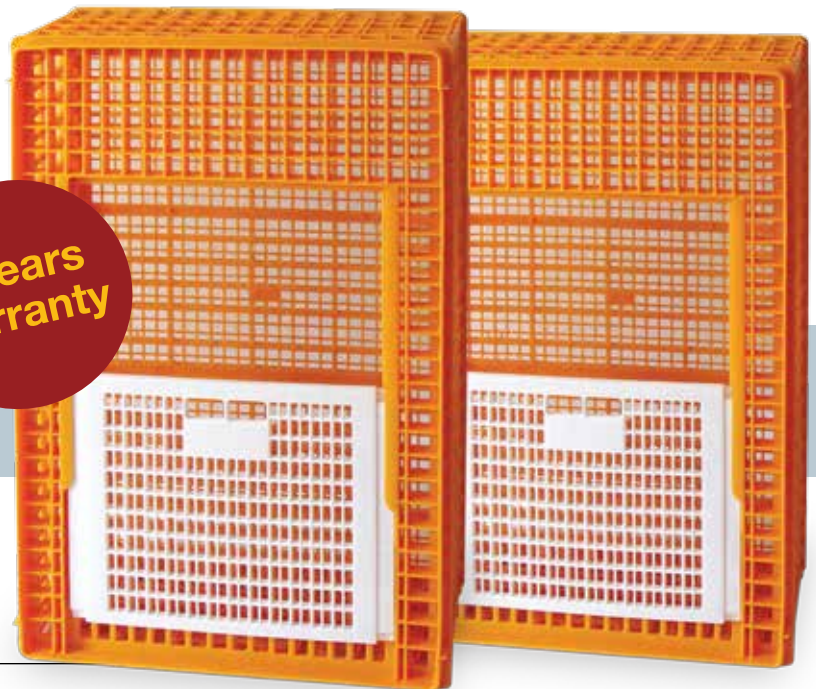

Coops for transporting live poultry
PIEDMONT

INDIV[®]

indiv.com

Poultry and swine solutions
around the world

The **biggest, most secure, resistant and robust coop** for transporting chicken in the market.

2 years warranty

PIEDMONT

- **Raw Material:** Made of high density polyethylene 100% virgin + UV additive (Compliant with FDA and EEC)
- **Temperature resistance:** 120 °C / -40 °C
- **Surfaces:** Smooth and round surfaces safe for birds and handling.
- **Top sliding door:** 42 x 38 cm
- **Size:** 97 x 57 x 28 cm
- **Weight:** 8.10 kg
- **Load bearing:** 1.000 kg
- **Load capacity (internal):** 35 kg (10-12 chickens)
- **Injection screen printing:** Area of 67.5 x 43 mm for name or logo.

• **Shipping capacity:**

	53' box	48' box	Std. 20' cont.	Std. 40' cont.	40' HC cont.	Chicken truck
Unasssembled	1750	1600	500	1150	1300	500
Assembled	700	550				250

HEADQUARTERS

INDIV USA

P.O. Box 1275 · Springfield · Missouri · USA 65801
Phone: +1 417 862 2673 / Fax: +1 417 862 5434 · E-mail: sales@indiv.com